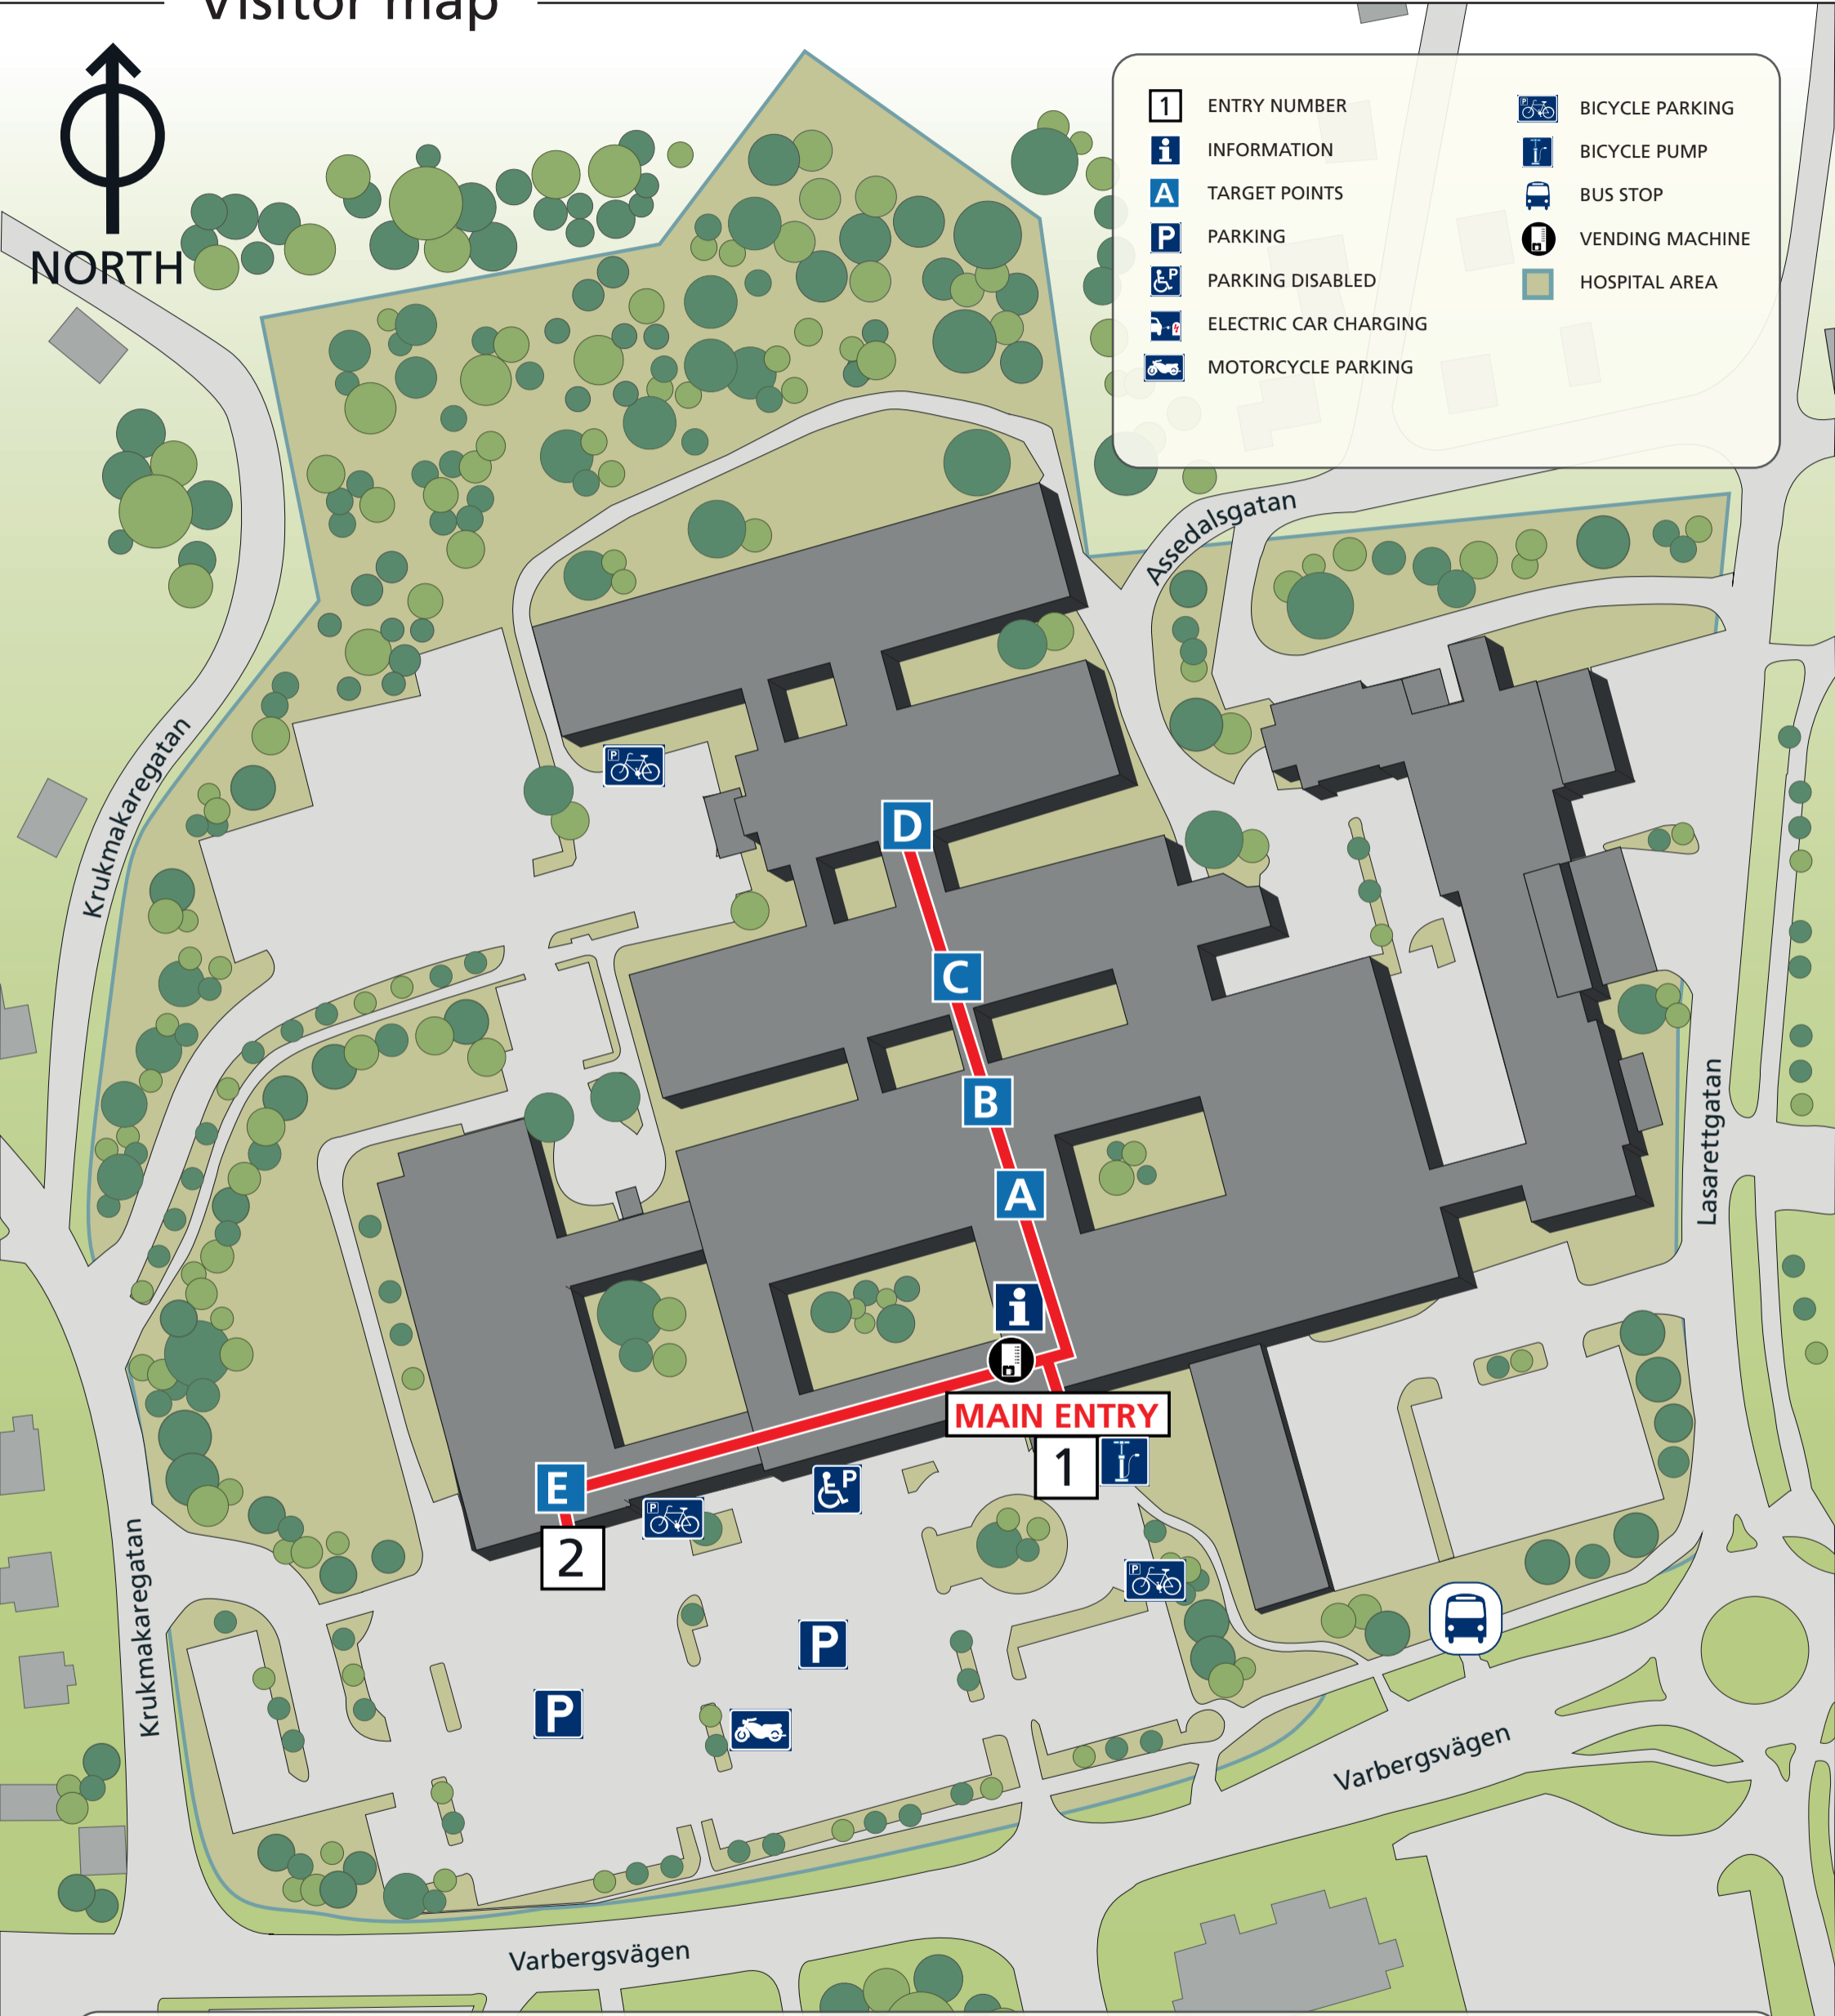

Södra Älvsborgs hospital Skene

Visitor map

NON-SMOKING
HOSPITAL AREA

PHOTOGRAPHY
PROHIBITED

REGION
VÄSTRA GÖTALAND